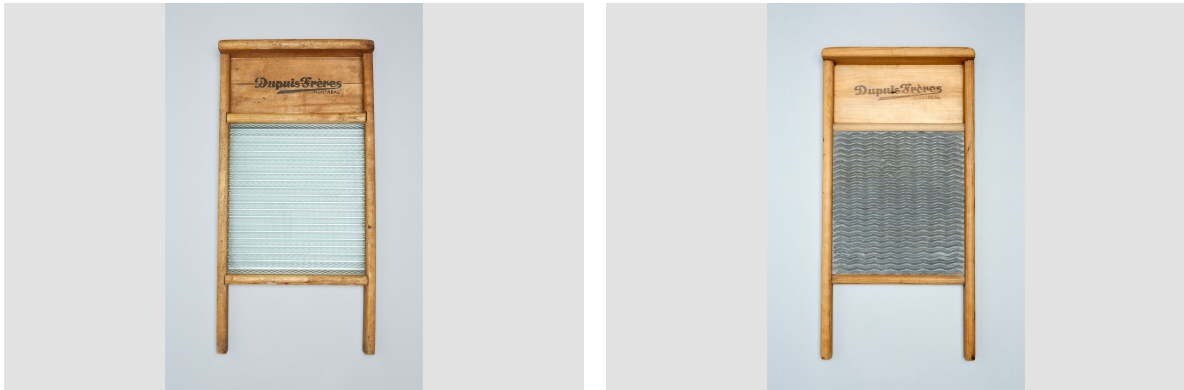

Washboard

<https://collections.pacmusee.qc.ca/en/objects/washboard-2021-002-obj-018-1-2/>

Collections / washboard

CC BY-NC-ND 4.0 license

Set of two washboards, one with glass scrubbing surface, the other in corrugated zinc.

Accession Number 2021.02.OBJ.18.1-2

Marchand Dupuis Frères

Materials glass, metal, zinc, wood

Measurements 60 x 30 x 6,5 cm

© © Collection Pointe-à-Callière, fonds Frédéric Cloutier, 2021.002.OBJ.018.1-2

Photo by Michel Pinault