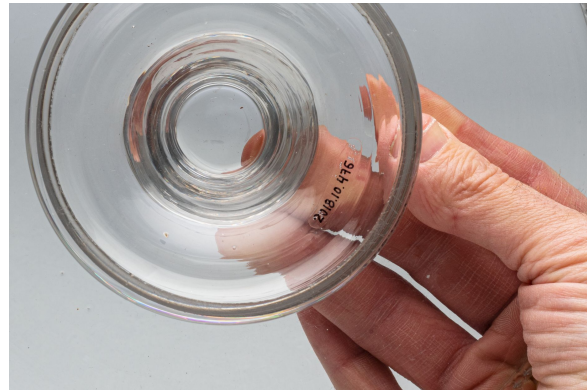

Tray

<https://collections.pacmusee.qc.ca/en/objects/tray-2018-010-0476/>

Collections / From the Conquest to the founding of Canada / tray

CC BY-NC-ND 4.0 license

The stand is complete; it has a small chip on the edge. It includes a tray, a stem and a foot. The tray is flat, with a low, raised rim and domed top. The stem is hollow and conical. The foot is circular with a high, rounded edge. The base is flat and wide; the decoration is carved. It is geometric. The outer edge of the rim is decorated with a row of wide flutes with an ogival top and domed base.

Accession Number 2018.10.476

Date 1820 c

Materials British lead-colorless glass

Measurements 8,1 x 23,09106 cm

© Collection Pointe-à-Callière, Paul-Gaston L'Anglais fonds, 2018.010.0476

Photo by René Bouchard