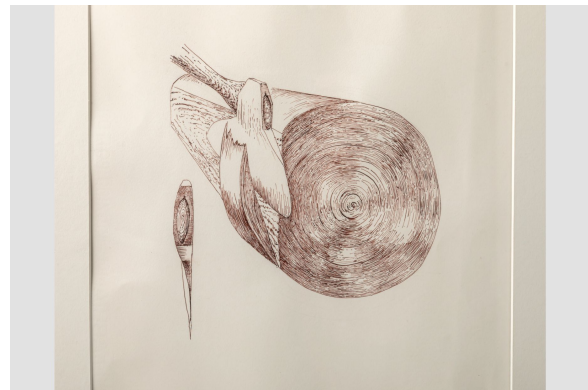

# Technical drawing

<https://collections.pacmusee.qc.ca/en/objects/technical-drawing-1996-004/>

Collections / Post-war to present day / technical drawing

CC BY-NC-ND 4.0 license

Drawing showing the effect of a squaring axe on a tree trunk (close-up).  
The drawing is framed in wood.

---

Accession Number 1996.04

Artiste / Auteur Williams, Megan

Date 1991

Materials paper, pencil

---

© Pointe-à-Callière Collection, donation by Megan Williams, 1996.004

Photo by Paul Dionne