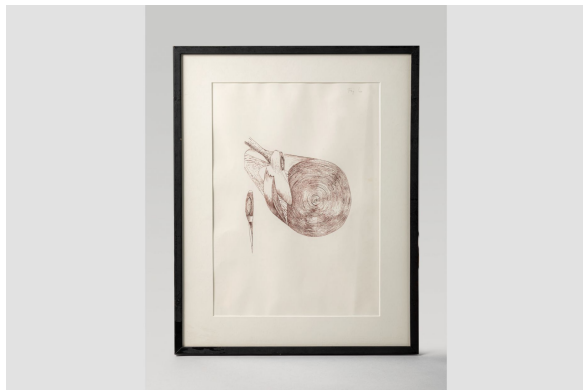

# Technical drawing

<https://collections.pacmusee.qc.ca/en/objects/technical-drawing-1996-004/>

Collections / Post-war to present day / technical drawing

CC BY-NC-ND 4.0 license

Drawing showing the effect of a squaring axe on a tree trunk (close-up).  
The drawing is framed in wood.

---

Accession Number 1996.04

Artiste / Auteur Williams, Megan

Date 1991

Materials paper, pencil

---

© Pointe-à-Callière Collection, donation by Megan Williams, 1996.004

Photo by Paul Dionne