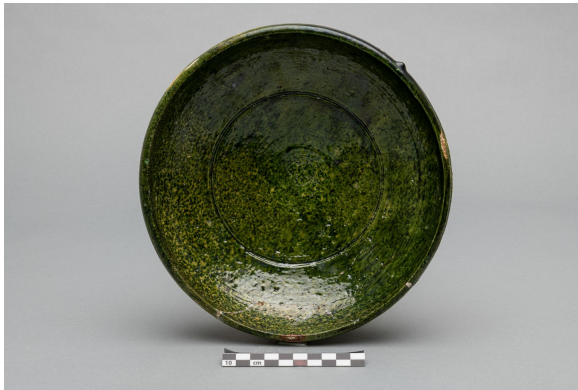

# Soup plate

<https://collections.pacmusee.qc.ca/en/objects/soup-plate-2018-010-0590/>

Collections / soup plate

CC BY-NC-ND 4.0 license

The plate is complete; some shards of the rim have been repaired with glue. It is circular with a plain rim. It is massive. The rim is thick and rounded at an angle on the outside, while the inside wall is straight; the top is rounded. The wall is curved towards the bottom, which is flat without a foot. On the reverse, the bottom is circular and flat, except for the center, which is

slightly domed. The body is white, lightly fired. The entire inner surface, top and outer rim are covered with a green copper oxide glaze; there are numerous drips on the outer wall; the decoration is incised. The circumference of the inner base is highlighted by an incised ring. The glaze covering the inner surface of the object gives it a certain decoration, thanks to its copper oxide coloring.

---

Accession Number 2018.10.590

Date 2005 c

Materials ceramics, coarse clay, glaze

Measurements 5,2 x 22,7113 cm

---

© Collection Pointe-à-Callière, Paul-Gaston L'Anglais fonds,2018.010.0590

Photo by René Bouchard