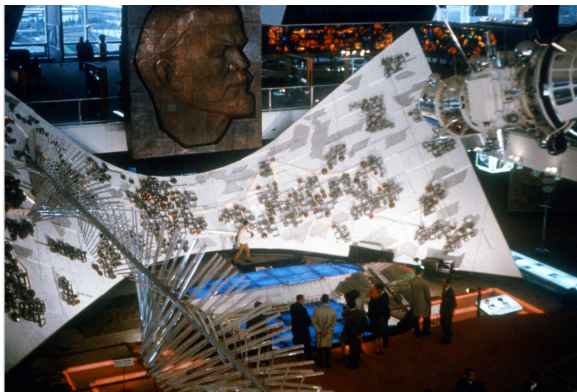

Slide

<https://collections.pacmusee.qc.ca/en/objects/slide-2013-019-011-036/>

Collections / slide

CC BY-NC-ND 4.0 license

Color slide on the theme of Expo67. Lenin hydroelectric power station.

Accession Number 2013.19.11.36