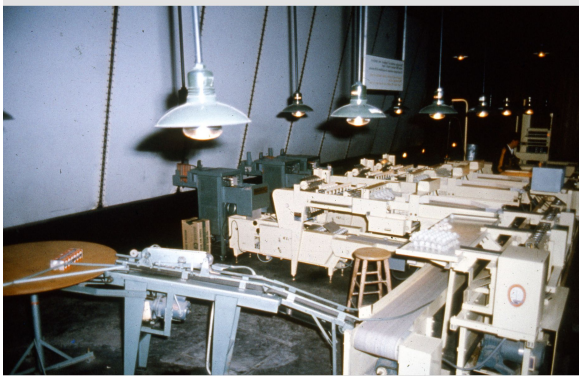

Slide

<https://collections.pacmusee.qc.ca/en/objects/slide-2013-019-011-012/>

Collections / slide

CC BY-NC-ND 4.0 license

Color slide with Expo67 theme. Automatic egg binder.

Accession Number 2013.19.11.12