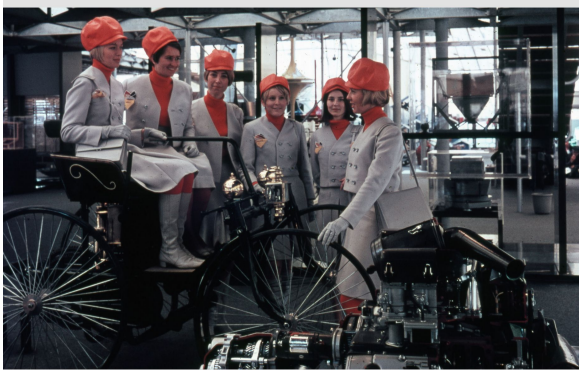

Slide

<https://collections.pacmusee.qc.ca/en/objects/slide-2013-019-009-003/>

Collections / slide

CC BY-NC-ND 4.0 license

Color slide on the theme of Expo67. Daimler Automobile – Germany .

Accession Number 2013.19.09.03