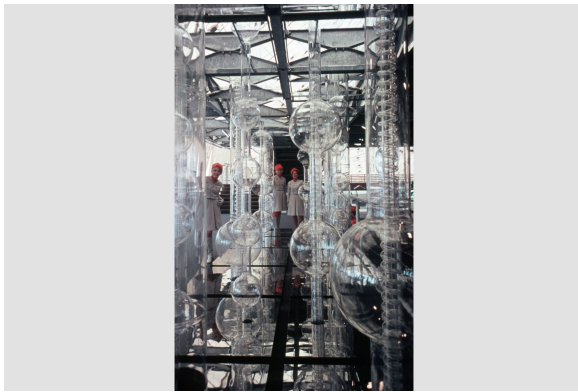

Ethnohistorical collection

Slide

<https://collections.pacmusee.qc.ca/en/objects/slide-2013-019-009-001/>

Collections / slide

CC BY-NC-ND 4.0 license

Color slide on the theme of Expo67. Hollow glass – Germany .