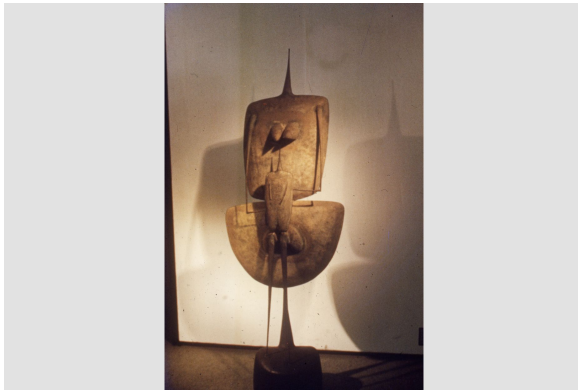

Slide

<https://collections.pacmusee.qc.ca/en/objects/slide-2013-019-006-024/>

Collections / slide

CC BY-NC-ND 4.0 license

Color slide on the theme of Expo67. Contesse sculpture.

Accession Number 2013.19.06.24