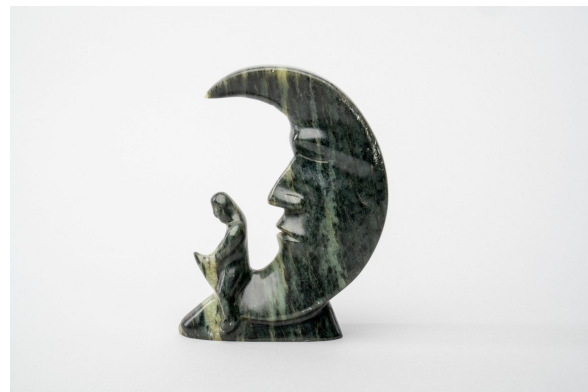

Sculpture

Anen Takapesh

<https://collections.pacmusee.qc.ca/en/objects/sculpture-2021-036-016-007/>

Collections / Native cultures / sculpture

CC BY-NC-ND 4.0 license

Sculpture of the moon with a character from the legend of the mythological hero Tshakapesh (Takapesh).

Accession Number 2021.36.16.07

Artiste / Auteur Grégoire, Anen

Materials stone

Measurements 15,3 x 14 x 4 cm

© Pointe-à-Callière Collection, donation by Sylvain Rivard, 2021.036.016.007

Photo by Victor Diaz Lamich