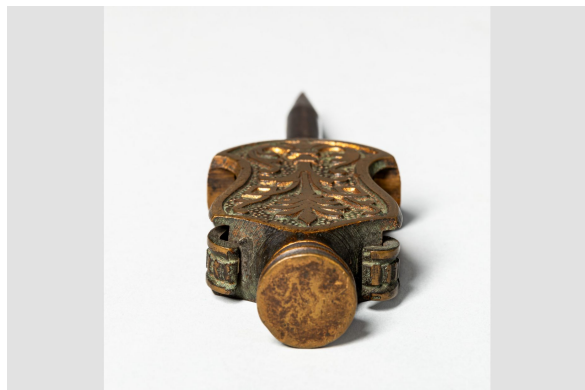

Scribing punch

<https://collections.pacmusee.qc.ca/en/objects/scribing-punch-2007-052/>

Collections / Post-war to present day / scribing punch

CC BY-NC-ND 4.0 license

Small, flat object with a pointed end. It is a sliding scribing punch for circular arcs.

Accession Number 2007.52

Period 1st quarter of the 20th century, 3rd quarter of the 19th century

Materials metal

Measurements 4 x 12,7 cm

© Pointe-à-Callière Collection, 2007.052

Photo by Paul Dionne

On display