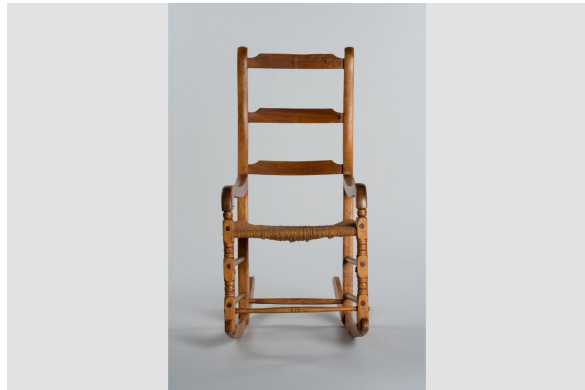

# Rocking chair

<https://collections.pacmusee.qc.ca/en/objects/rocking-chair-2021-059-197/>

Collections / From the Conquest to the founding of Canada / rocking chair

CC BY-NC-ND 4.0 license

Rocking armchair with three straight scrolls tapering to a napkin fold. The backrest is curved. The armrests are slightly curved and slightly inclined. They are attached to the front posts with mortise and tenon bolts and tiny dowels. The front posts are turned in a dice shape. Flat, rounded rungs with chamfered ends. A front rung has been cut off. The cradles are interlocked,

pegged at the back and bolted and nudded at the front. The scrolls are made of elm and the rest of the chair of cherry.

---

Accession Number 2021.59.197

Date 1850 c

Materials fiber, wood, cherry, wood, elm

Technique assembled, mortise and tenon, chantourné, pegged

Measurements 95 x 48 x 42,5 cm

---

© © Collection Pointe-à-Callière, don de Jacques Lacaille, 2021.059.197

Photo by Victor Diaz Lamich