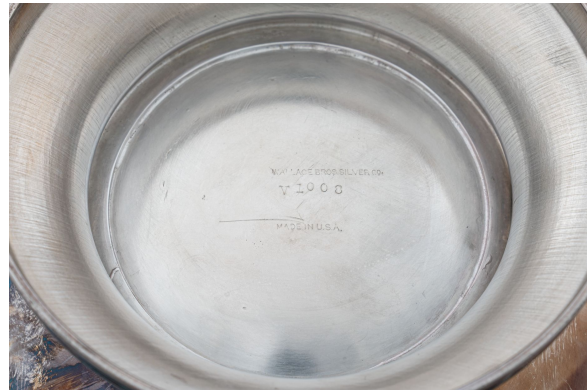

Punch bowl

<https://collections.pacmusee.qc.ca/en/objects/punch-bowl-2019-022-031-1-2/>

Collections / punch bowl

CC BY-NC-ND 4.0 license

Circular tureen, flared at the top, with foot. There are two handles, one on each side. The top of the handles and the contour of the top of the tureen are decorated with flowers in relief. The top of the lid is silver, while the bottom is iridescent brown. There are also flowers in relief decorating the outer center of the lid contour. The lid has a round handle at the top center. There's a small hole at the edge of the contour to let a ladle pass through when the lid covers the tureen.

Accession Number 2019.22.31.1-2

Fabricant / Éditeur Wallace Brothers Silver Company

Period 3rd quarter of the 19th century

Materials metal, silver

Technique plated

Measurements 31,5 x 41 cm

© Collection Pointe-à-Callière,2019.022.031.1-2