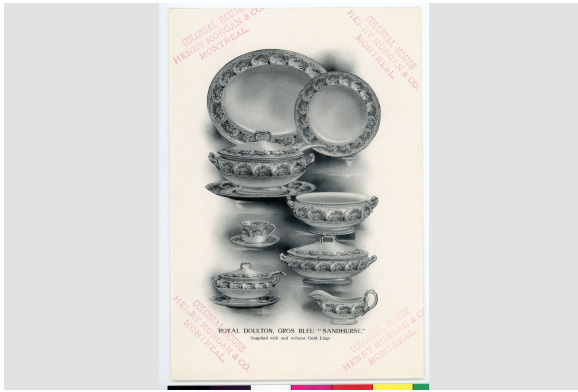

Print advertising

<https://collections.pacmusee.qc.ca/en/objects/print-advertising-2021-011-016-1-15/>

Collections / Economic activities / print advertising

Clinton Shape, Underglaze Marine Blue Band, No. 6131.

GROUP OF ROUGE FLAMBE AND HARICOT VASES.

ROYAL DOULTON CHINA PLATES.

REPRODUCTION OF THE FAUCON FLAMBE VASE IN THE MUSEUM COLLECTION, 1850-1855.

ROYAL DOULTON CHINA VASES WITH "HOLLBIN" PRIZE.

ROYAL DOULTON "DUTCH" WARE.

Collection of Delicate ROYAL DOULTON FLOWER AND FERN POTS.

GROUP OF ROYAL DOULTON VASES.

CC BY-NC-ND 4.0 license

Advertising image of tableware, Henry Morgan & Co. store.

Accession Number 2021.11.16.1-15

Date 1909

Medium and Support ink, paper

Measurements 20,5 x 14 cm

© Collection Pointe-à-Callière, Frédéric Cloutier fonds, 2021.011.016.1-15