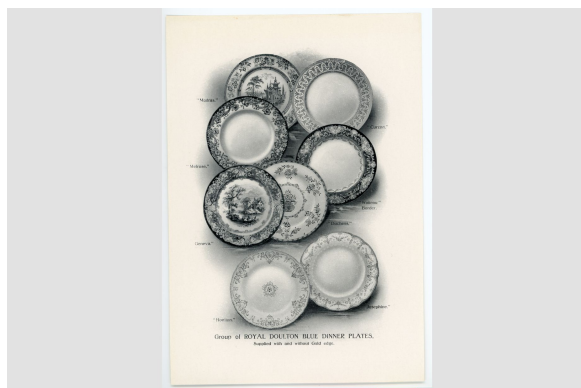

Print advertising

<https://collections.pacmusee.qc.ca/en/objects/print-advertising-2021-011-016-1-15/>

Collections / Economic activities / print advertising

Clinton Shape, Underglaze Marine Blue Band, No. 6131.

GROUP OF ROUGE FLAMBE AND HARICOT VASES.

ROYAL DOULTON CHINA PLATES.

REPRODUCTION OF THE FAUCON FLAMBE VASE IN THE MUSEUM COLLECTION, 1850-1855.

ROYAL DOULTON CHINA VASES WITH "HOLLBIN" PRIZE.

ROYAL DOULTON "DUTCH" WARE.

Collection of Delicate ROYAL DOULTON FLOWER AND FERN POTS.

GROUP OF ROYAL DOULTON VASES.

CC BY-NC-ND 4.0 license

Advertising image of tableware, Henry Morgan & Co. store.

Accession Number 2021.11.16.1-15

Date 1909

Medium and Support ink, paper

Measurements 20,5 x 14 cm

© Collection Pointe-à-Callière, Frédéric Cloutier fonds, 2021.011.016.1-15