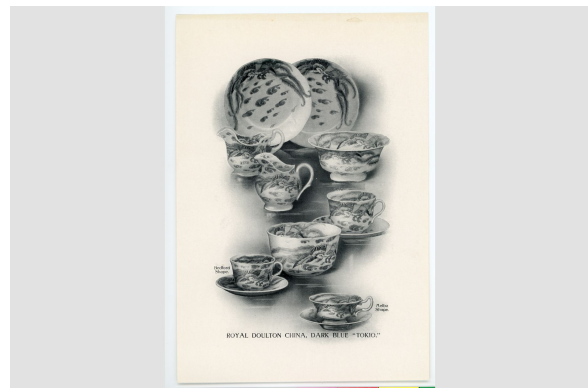

Print advertising

<https://collections.pacmusee.qc.ca/en/objects/print-advertising-2021-011-016-1-15/>

Collections / Economic activities / print advertising

Clinton Shape, Underglaze Marine Blue Band, No. 6131.

GROUP OF ROUGE FLAMBE AND HARICOT VASES.

ROYAL DOULTON CHINA PLATES.

REPRODUCTION OF THE FAUCON FLAMBE VASE IN THE MUSEUM COLLECTION, 1850-1855.

ROYAL DOULTON CHINA VASES WITH "HOLLBIN" PRIZE.

ROYAL DOULTON "DUTCH" WARE.

Collection of Delicate ROYAL DOULTON FLOWER AND FERN POTS.

GROUP OF ROYAL DOULTON VASES.

CC BY-NC-ND 4.0 license

Advertising image of tableware, Henry Morgan & Co. store.

Accession Number 2021.11.16.1-15

Date 1909