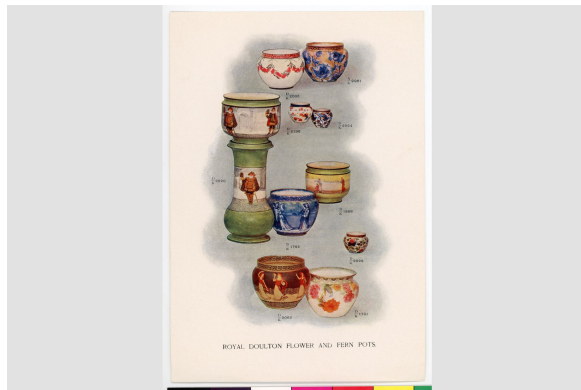

Print advertising

<https://collections.pacmusee.qc.ca/en/objects/print-advertising-2021-011-016-1-15/>

Collections / Economic activities / print advertising

Clinton Shape, Underglaze Marine Blue Band, No. 6131.

GROUP OF ROUGE FLAMBE AND HARICOT VASES.

ROYAL DOULTON CHINA PLATES.

REPRODUCTION OF THE FAUCON FLAMBE VASE IN THE MUSEUM COLLECTION, 1850-1855.

ROYAL DOULTON CHINA VASES WITH "HOLLBIN" PRIZE.

ROYAL DOULTON "DUTCH" WARE.

Collection of Delicate ROYAL DOULTON FLOWER AND FERN POTS.

GROUP OF ROYAL DOULTON VASES.

CC BY-NC-ND 4.0 license

Advertising image of tableware, Henry Morgan & Co. store.

Accession Number 2021.11.16.1-15

Date 1909