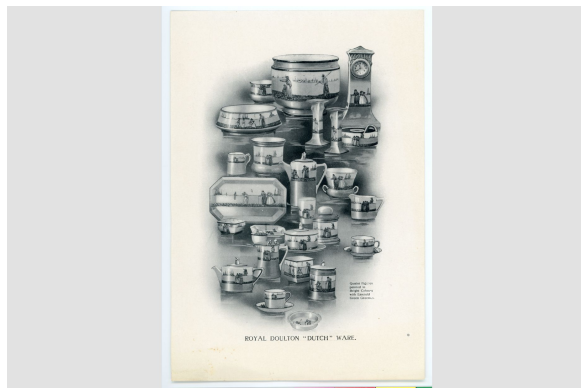

Print advertising

<https://collections.pacmusee.qc.ca/en/objects/print-advertising-2021-011-016-1-15/>

Collections / Economic activities / print advertising

Clinton Shape, Underglaze Marine Blue Band, No. 6131.

GROUP OF ROUGE FLAMBE AND HARICOT VASES.

ROYAL DOULTON CHINA PLATES.

REPRODUCTION OF THE FAUCON FLAMBE VASE IN THE MUSEUM COLLECTION, 1850-1855.

ROYAL DOULTON CHINA VASES WITH "HOLLBIN" PRIZE.

ROYAL DOULTON "DUTCH" WARE.

Collection of Delicate ROYAL DOULTON FLOWER AND FERN POTS.

GROUP OF ROYAL DOULTON VASES.

CC BY-NC-ND 4.0 license

Advertising image of tableware, Henry Morgan & Co. store.

Accession Number 2021.11.16.1-15

Date 1909