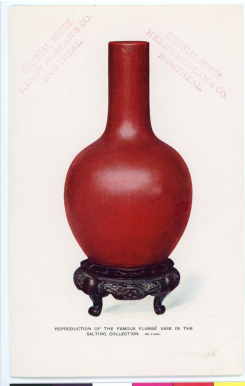

ROYAL DOULTON "DUTCH" WARE.