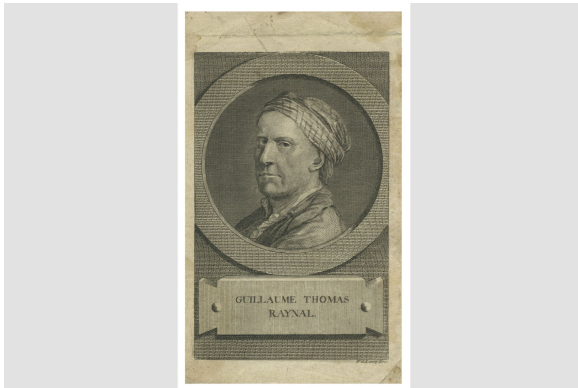

Print

<https://collections.pacmusee.qc.ca/en/objects/print-2022-040-117/>

Collections / Religious heritage / print

CC BY-NC-ND 4.0 license

This black ink print is a portrait of a man in profile, in a medallion. Underneath, a plaque bears inscriptions (the character's name).

Accession Number 2022.40.117

Artiste / Auteur Lardy, F.G. direxit

Date 1780

Medium and Support ink, paper

Technique engraving

Measurements 16,3 x 9,5 cm

© Pointe-à-Callière Collection, donation by Simon Langlois, 2022.040.117