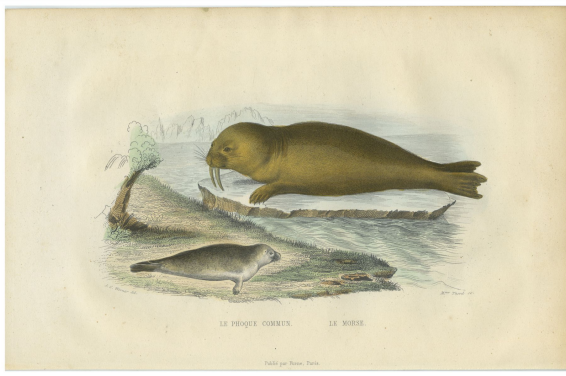

Print

Le phoque commun & le morse

<https://collections.pacmusee.qc.ca/en/objects/print-2022-040-113/>

Collections / print

CC BY-NC-ND 4.0 license

This color print shows a brown walrus on an iceberg and a gray seal on a shore.

Accession Number 2022.40.113

Artiste / Auteur Buffon

Period 19th century

Medium and Support ink, paper

Technique engraving

Measurements 16,3 x 26,1 cm

© Pointe-à-Callière Collection, donation by Simon Langlois, 2022.040.113