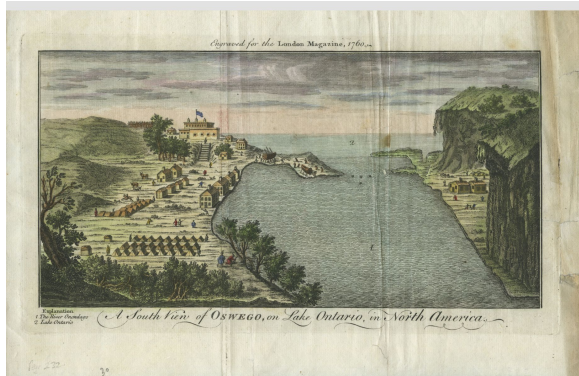

Print

<https://collections.pacmusee.qc.ca/en/objects/print-2020-030-021/>

Collections / print

CC BY-NC-ND 4.0 license

Engraving of Oswego, Lake Ontario.

Accession Number 2020.30.21

Medium and Support ink, paper

Technique engraving

Measurements 19,6 x 29,7 cm

© Pointe-à-Callière Collection, 2020.030.021