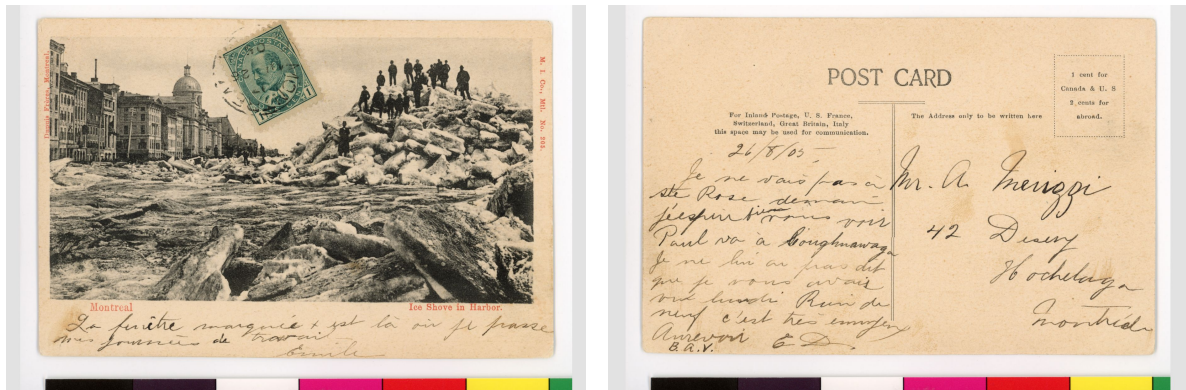

# Postcard

<https://collections.pacmusee.qc.ca/en/objects/postcard-2021-002-obj-168-006/>

Collections / From federalism to the end of the Second World War / postcard

CC BY-NC-ND 4.0 license

Black and white photo of an ice mountain in the old port of Montreal with handwriting. Postcard sold at Dupuis Frères featuring photos of Montreal buildings. Dated 1905.

Accession Number 2021.02.OBJ.168.06

Marchand Dupuis Frères

Fabricant / Éditeur Montreal Import Co.

Date 1905

Medium and Support ink, cardboard

Technique industrial process

Measurements 9 x 14 cm

---