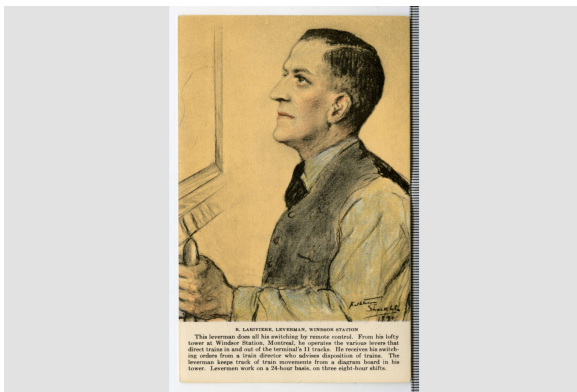

Postcards

Postcard

<https://collections.pacmusee.qc.ca/en/objects/postcard-2013-030-020-550/>

Collections / postcard

CC BY-NC-ND 4.0 license

Color postcard with handwritten inscriptions.

Accession Number 2013.30.20.550

Fabricant / Éditeur Canadian Pacific (Canadian Pacific Railway)

Artiste / Auteur Shackleton, Kathleen

Date 1941 ?

Medium and Support ink, cardboard