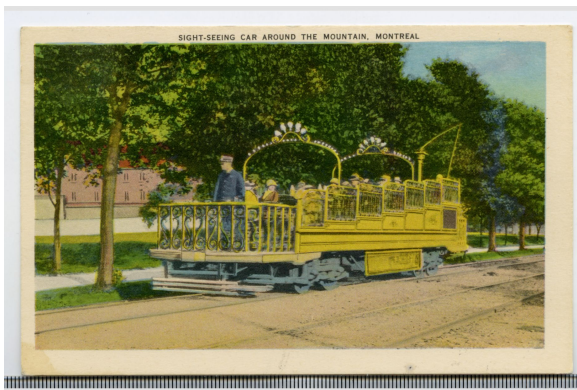

Postcards

Postcard

<https://collections.pacmusee.qc.ca/en/objects/postcard-2013-030-020-510ex-2/>

Collections / postcard

CC BY-NC-ND 4.0 license

Color postcard with handwritten inscriptions.

Accession Number 2013.30.20.510ex.2

Fabricant / Éditeur Unknown

Artiste / Auteur Unknown

Medium and Support ink, cardboard

Technique industrial process