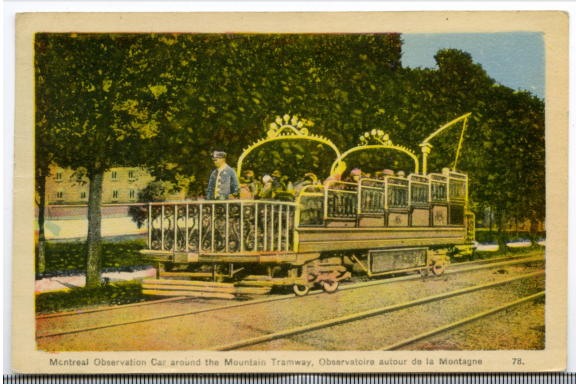

Postcards

Postcard

<https://collections.pacmusee.qc.ca/en/objects/postcard-2013-030-020-508/>

Collections / postcard

CC BY-NC-ND 4.0 license

Color postcard with handwritten inscriptions.

Accession Number 2013.30.20.508

Fabricant / Éditeur The Photogelatine Engraving Co, Limited

Artiste / Auteur Unknown

Date 1943 an

Medium and Support ink, cardboard