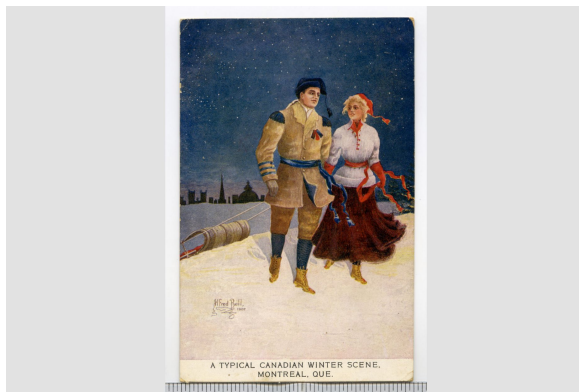

Postcards

Postcard

<https://collections.pacmusee.qc.ca/en/objects/postcard-2013-030-020-294/>

Collections / postcard

CC BY-NC-ND 4.0 license

Color postcard with handwritten inscriptions.

Accession Number 2013.30.20.294

Fabricant / Éditeur The Valentine & Sons Publishing Co, Ltd.

Artiste / Auteur Bell, Alfred

Date 1925 an

Medium and Support ink, cardboard