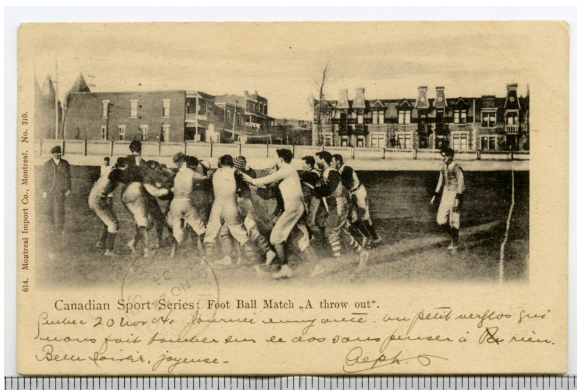

Postcards

Postcard

<https://collections.pacmusee.qc.ca/en/objects/postcard-2013-030-020-119/>

Collections / postcard

CC BY-NC-ND 4.0 license

Black & white postcard with handwritten inscriptions.

Accession Number 2013.30.20.119

Fabricant / Éditeur Montreal Import Co.

Artiste / Auteur Unknown

Date 1904 an

Medium and Support ink, cardboard