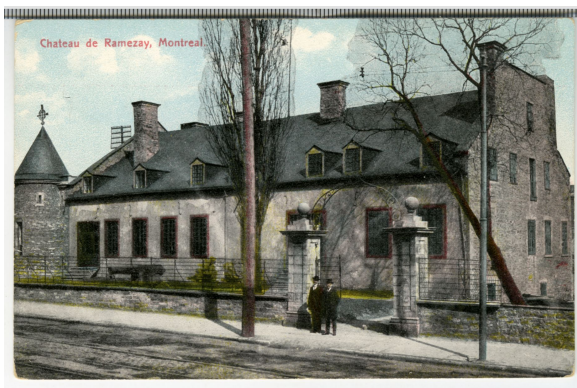

Postcards

Postcard

<https://collections.pacmusee.qc.ca/en/objects/postcard-2013-030-019-543/>

Collections / postcard

CC BY-NC-ND 4.0 license

Color postcard.

Accession Number 2013.30.19.543

Fabricant / Éditeur European Post Card Co.

Artiste / Auteur Wm. Notman & Son

Date 1925 an

Medium and Support ink, cardboard

Technique industrial process

Measurements 8,5 x 13,8 cm

© © Collection Pointe-à-Callière, collection Christian Paquin, 2013.030.019.543