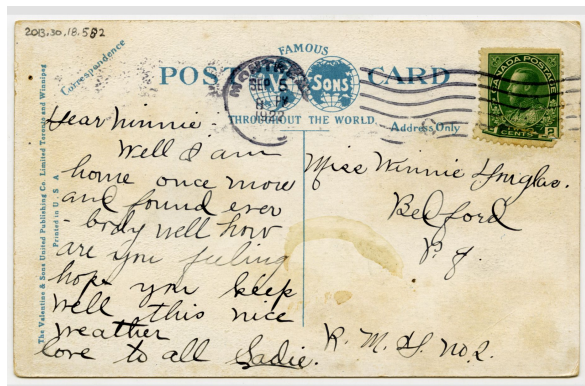

Postcards

Postcard

<https://collections.pacmusee.qc.ca/en/objects/postcard-2013-030-018-582/>

Collections / postcard

CC BY-NC-ND 4.0 license

Color postcard of the Saint-Laurent railway bridge. Handwritten inscriptions, stamped and stamped.

Accession Number 2013.30.18.582

Fabricant / Éditeur The Valentine & Sons Publishing Co, Ltd.

Date 1922 an

Medium and Support ink, cardboard

Technique industrial process

Measurements 8,8 x 14 cm

© Pointe-à-Callière Collection, Christian Paquin Collection ,2013.030.018.582