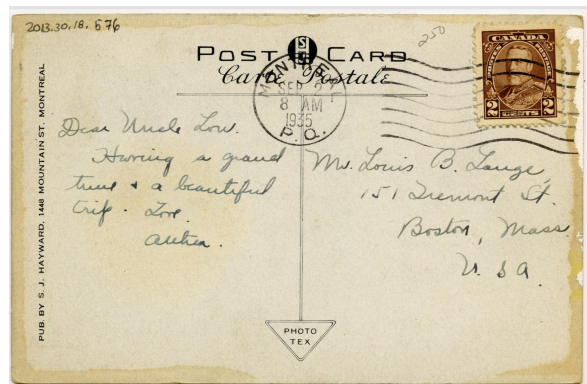

# Postcard

<https://collections.pacmusee.qc.ca/en/objects/postcard-2013-030-018-576/>

Collections / postcard

CC BY-NC-ND 4.0 license

Sepia postcard of the Saint-Laurent railway bridge. Handwritten inscriptions, stamped and stamped.

Accession Number 2013.30.18.576

Fabricant / Éditeur Hayward, S. J.

Date 1935 an

Medium and Support ink, cardboard

Technique genuine photo

Measurements 8,9 x 13,7 cm

---

© Pointe-à-Callière Collection, Christian Paquin Collection ,2013.030.018.576