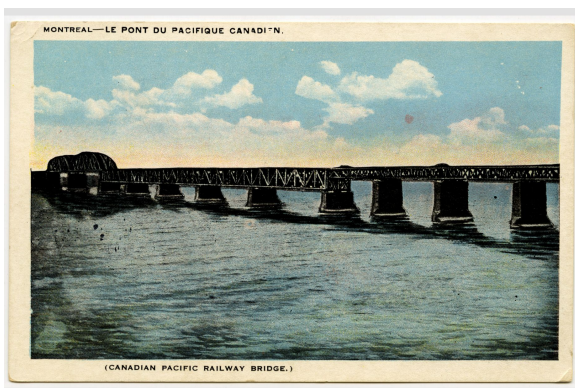

Postcards

Postcard

<https://collections.pacmusee.qc.ca/en/objects/postcard-2013-030-018-573/>

Collections / postcard

CC BY-NC-ND 4.0 license

Color postcard of the Saint-Laurent railway bridge.

Accession Number 2013.30.18.573

Fabricant / Éditeur European Post Card Co.

Date 1925 an

Medium and Support ink, cardboard

Technique industrial process