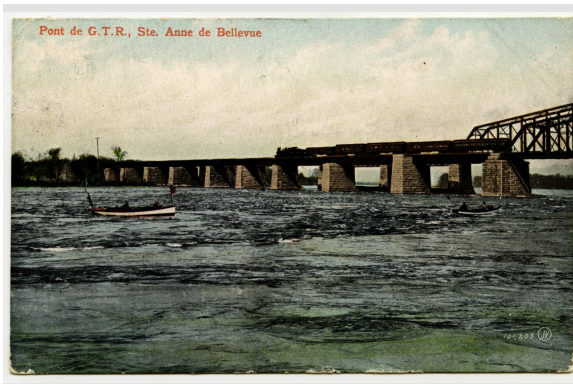

Postcards

Postcard

<https://collections.pacmusee.qc.ca/en/objects/postcard-2013-030-018-530/>

Collections / postcard

CC BY-NC-ND 4.0 license

Color postcard of the Canadian Pacific Railway bridge. Handwritten inscriptions, stamped and stamped.

Accession Number 2013.30.18.530

Fabricant / Éditeur The Valentine & Sons Publishing Co, Ltd.

Medium and Support ink, cardboard

Technique industrial process

Measurements 8,8 x 13,8 cm

© Pointe-à-Callière Collection, Christian Paquin Collection ,2013.030.018.530