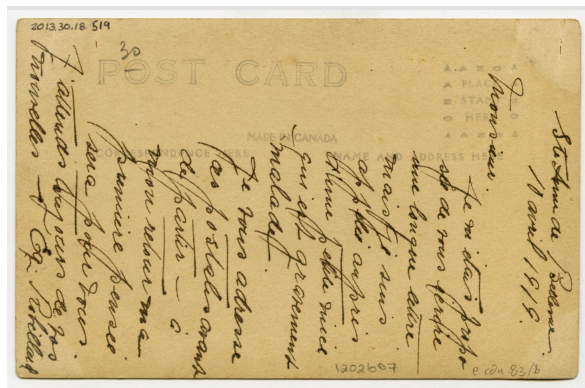

# Postcard

<https://collections.pacmusee.qc.ca/en/objects/postcard-2013-030-018-519/>

Collections / postcard

CC BY-NC-ND 4.0 license

Sepia postcard of the Saint-Anne-de-Bellevue bridges. Handwritten inscriptions.

---

Accession Number 2013.30.18.519

Date 1930 an

Medium and Support ink, cardboard

Technique genuine photo

Measurements 8,8 x 13,9 cm

---

© © Collection Pointe-à-Callière, collection Christian Paquin , 2013.030.018.519