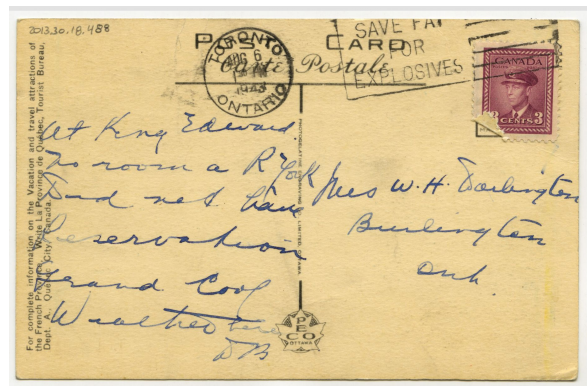

Postcards

Postcard

<https://collections.pacmusee.qc.ca/en/objects/postcard-2013-030-018-488/>

Collections / postcard

CC BY-NC-ND 4.0 license

Color postcard of the Victoria Bridge. Handwritten, stamped and stamped inscriptions.

Accession Number 2013.30.18.488

Fabricant / Éditeur The Photogelatine Engraving Co, Limited

Date 1942 an

Medium and Support ink, cardboard

Technique industrial process

Measurements 8,8 x 13,8 cm

© Pointe-à-Callière Collection, Christian Paquin Collection ,2013.030.018.488