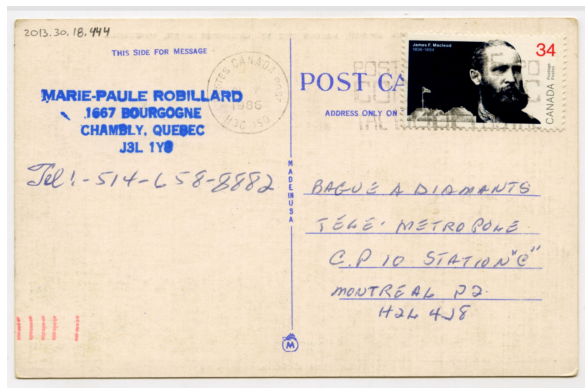

Postcards

Postcard

<https://collections.pacmusee.qc.ca/en/objects/postcard-2013-030-018-444/>

Collections / postcard

CC BY-NC-ND 4.0 license

Color postcard of the Victoria Bridge. Handwritten, stamped and stamped inscriptions.

Accession Number 2013.30.18.444

Medium and Support ink, cardboard

Technique industrial process

Measurements 8,9 x 13,9 cm

© Pointe-à-Callière Collection, Christian Paquin Collection ,2013.030.018.444