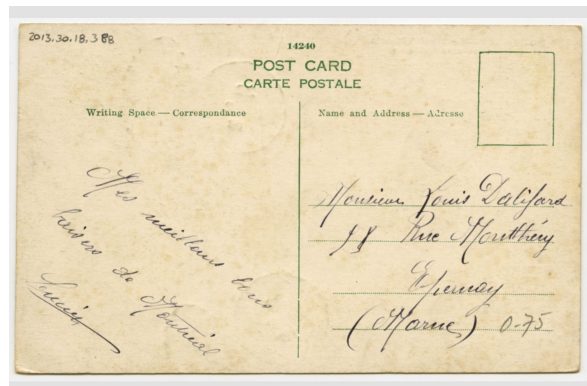

Postcards

Postcard

<https://collections.pacmusee.qc.ca/en/objects/postcard-2013-030-018-388/>

Collections / postcard

CC BY-NC-ND 4.0 license

Color postcard of the Victoria Bridge. Handwritten, stamped and stamped inscriptions.

Accession Number 2013.30.18.388

Date 1918 an

Medium and Support ink, cardboard

Technique industrial process

Measurements 8,7 x 14 cm

© © Collection Pointe-à-Callière, collection Christian Paquin , 2013.030.018.388