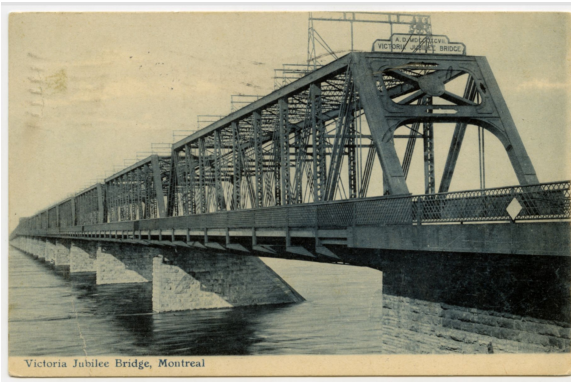

Postcards

Postcard

<https://collections.pacmusee.qc.ca/en/objects/postcard-2013-030-018-382/>

Collections / postcard

CC BY-NC-ND 4.0 license

Blue-tinted monochrome postcard of the Victoria Bridge. Handwritten, stamped and stamped inscriptions.

Accession Number 2013.30.18.382

Fabricant / Éditeur The Valentine & Sons Publishing Co, Ltd.

Date 1906 an

Medium and Support ink, cardboard

Technique industrial process

Measurements 9 x 13,9 cm

© Pointe-à-Callière Collection, Christian Paquin Collection ,2013.030.018.382