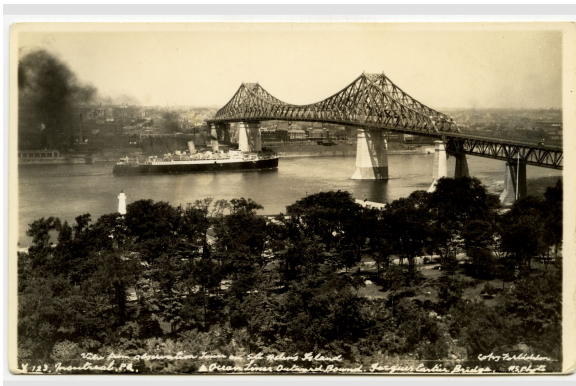

Postcards

Postcard

<https://collections.pacmusee.qc.ca/en/objects/postcard-2013-030-018-322/>

Collections / postcard

CC BY-NC-ND 4.0 license

Black & white postcard of the Jacques Cartier Bridge.

Accession Number 2013.30.18.322

Artiste / Auteur Sutcliffe, Harry S.

Date 1940 an

Medium and Support ink, cardboard

Technique genuine photo

Measurements 8,8 x 14,2 cm

© © Collection Pointe-à-Callière, collection Christian Paquin , 2013.030.018.322