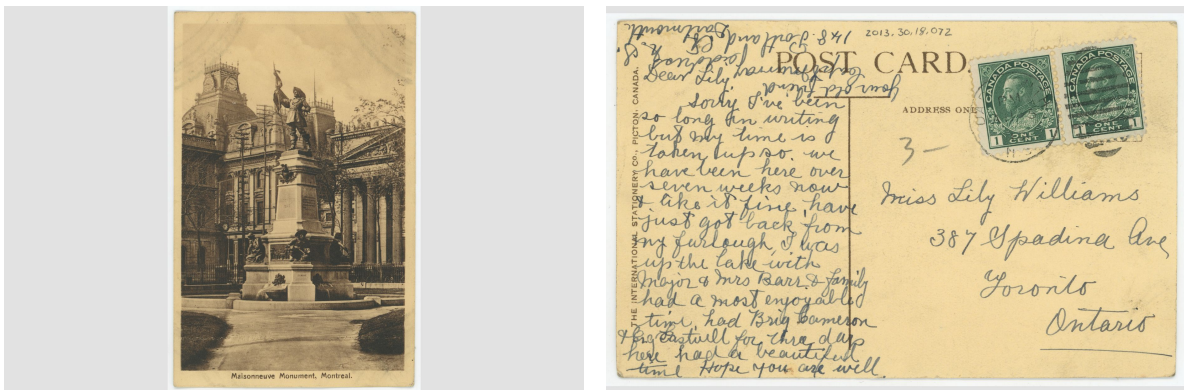

Postcards

Postcard

<https://collections.pacmusee.qc.ca/en/objects/postcard-2013-030-018-072/>

Collections / postcard

CC BY-NC-ND 4.0 license

Color postcard of the Place d'Armes. Handwritten, stamped and stamped inscriptions.

Accession Number 2013.30.18.072

Fabricant / Éditeur The International Stationery Company

Date 1915 an

Medium and Support ink, cardboard