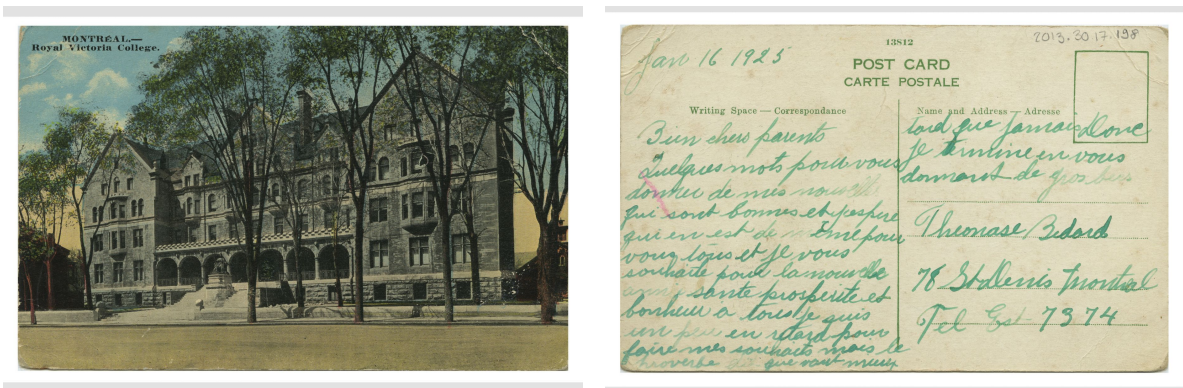

Postcards

Postcard

<https://collections.pacmusee.qc.ca/en/objects/postcard-2013-030-017-198/>

Collections / postcard

CC BY-NC-ND 4.0 license

Color postcard of the Royal Victoria College. Handwritten inscriptions.

Accession Number 2013.30.17.198

Date 1925 an

Medium and Support ink, cardboard

Technique industrial process

Measurements 8,8 x 13,9 cm

© © Collection Pointe-à-Callière, collection Christian Paquin, 2013.030.017.198