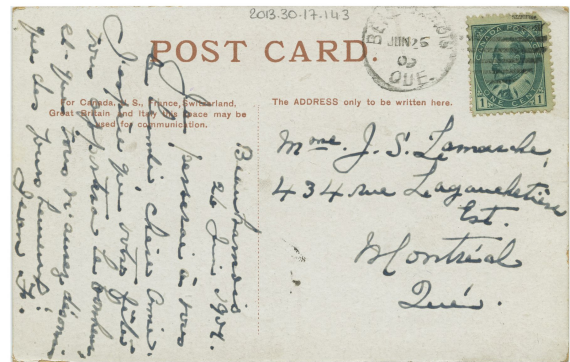

Postcard

<https://collections.pacmusee.qc.ca/en/objects/postcard-2013-030-017-143/>

Collections / postcard

CC BY-NC-ND 4.0 license

McGill University color postcard. Handwritten inscriptions, stamped and stamped.

Accession Number 2013.30.17.143

Date 1909 an

Medium and Support ink, cardboard

Technique industrial process

Measurements 8,9 x 13,8 cm

© © Collection Pointe-à-Callière, collection Christian Paquin, 2013.030.017.143