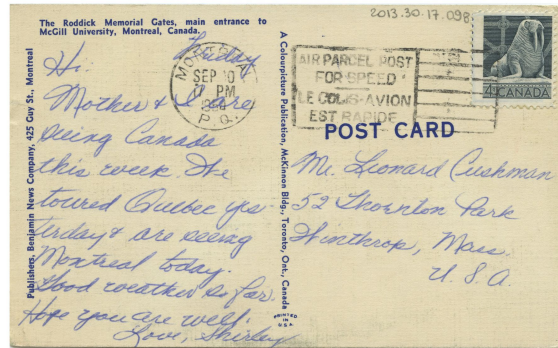

Postcard

<https://collections.pacmusee.qc.ca/en/objects/postcard-2013-030-017-098/>

Collections / postcard

CC BY-NC-ND 4.0 license

Color postcard of McGill University's Roddick Gateway. Handwritten inscriptions, stamped and stamped.

Accession Number 2013.30.17.098

Fabricant / Éditeur Les messageries de presse Benjamin, Ltée.

Date 1950 an

Medium and Support ink, cardboard

Technique industrial process

Measurements 8,7 x 13,9 cm

© © Collection Pointe-à-Callière, collection Christian Paquin, 2013.030.017.098