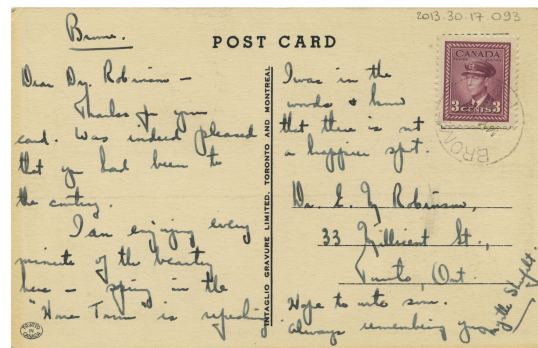

# Postcard

<https://collections.pacmusee.qc.ca/en/objects/postcard-2013-030-017-093/>

Collections / postcard

CC BY-NC-ND 4.0 license

Sepia postcard of McGill University's Roddick Gate. Handwritten inscriptions, stamped and stamped.

Accession Number 2013.30.17.093

Fabricant / Éditeur Intaglio Gravure Limited

Medium and Support ink, cardboard

Technique industrial process

Measurements 9 x 14 cm

© © Collection Pointe-à-Callière, collection Christian Paquin, 2013.030.017.093