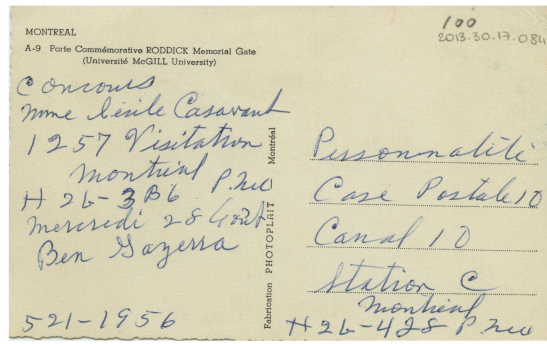

Postcard

<https://collections.pacmusee.qc.ca/en/objects/postcard-2013-030-017-084/>

Collections / postcard

CC BY-NC-ND 4.0 license

Black & white postcard of McGill University's Roddick Gateway.
Handwritten inscriptions.

Accession Number 2013.30.17.084

Fabricant / Éditeur Photoplait Enrg.

Medium and Support ink, cardboard

Technique genuine photo

Measurements 8,8 x 14,2 cm

© © Collection Pointe-à-Callière, collection Christian Paquin, 2013.030.017.084