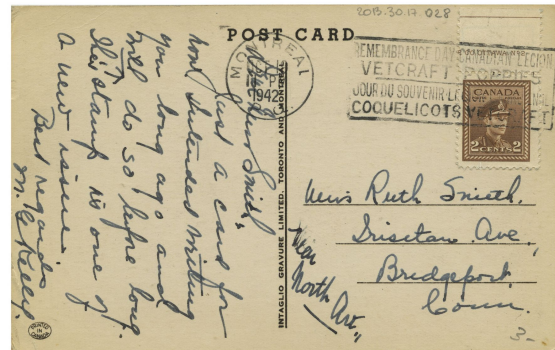

Postcard

<https://collections.pacmusee.qc.ca/en/objects/postcard-2013-030-017-028/>

Collections / postcard

CC BY-NC-ND 4.0 license

Sepia postcard of the McGill University campus. Handwritten inscriptions, stamped and stamped.

Accession Number 2013.30.17.028

Fabricant / Éditeur Intaglio Gravure Limited

Date 1942 an

Medium and Support ink, cardboard

Technique industrial process

Measurements 9 x 14 cm

© © Collection Pointe-à-Callière, collection Christian Paquin, 2013.030.017.028