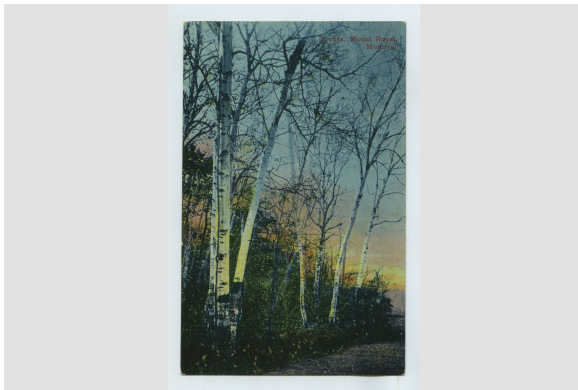

Postcards

Postcard

<https://collections.pacmusee.qc.ca/en/objects/postcard-2013-030-016-388/>

Collections / postcard

CC BY-NC-ND 4.0 license

Color postcard of Mount Royal Park.

Accession Number 2013.30.16.388

Fabricant / Éditeur The Valentine & Sons Publishing Co, Ltd.

Medium and Support ink, cardboard

Technique industrial process

Measurements 13,8 x 8,7 cm