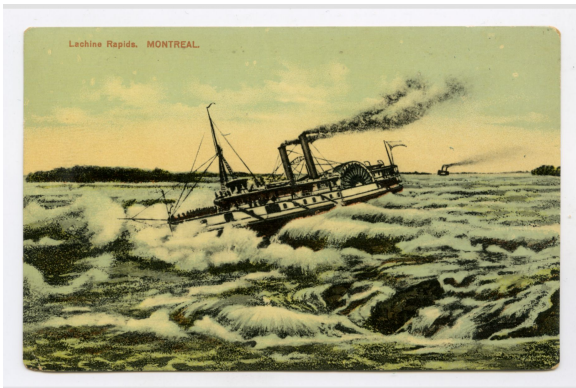

Postcards

Postcard

<https://collections.pacmusee.qc.ca/en/objects/postcard-2013-030-010-320/>

Collections / postcard

CC BY-NC-ND 4.0 license

Color postcard with handwritten inscriptions.

Accession Number 2013.30.10.320

Fabricant / Éditeur European Post Card Co.

Artiste / Auteur Unknown

Date 1911 an

Medium and Support ink, cardboard