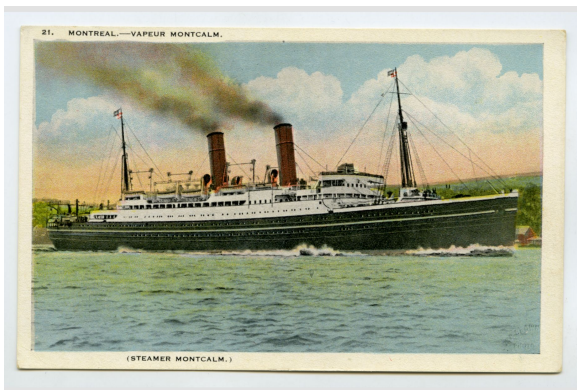

Postcards

Postcard

<https://collections.pacmusee.qc.ca/en/objects/postcard-2013-030-010-188/>

Collections / postcard

CC BY-NC-ND 4.0 license

Color postcard with handwritten inscriptions.

Accession Number 2013.30.10.188

Fabricant / Éditeur European Post Card Co.

Artiste / Auteur Unknown

Date 1925 an

Medium and Support ink, cardboard