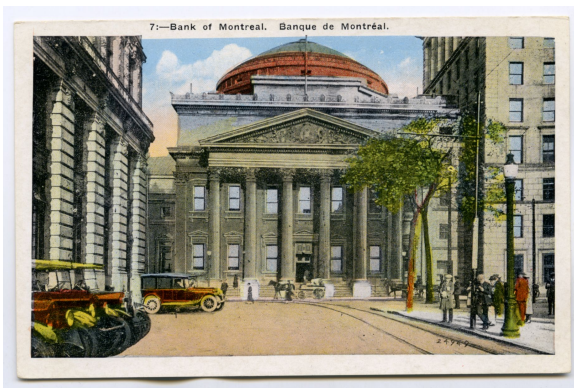

Postcards

Postcard

<https://collections.pacmusee.qc.ca/en/objects/postcard-2013-030-010-033/>

Collections / postcard

CC BY-NC-ND 4.0 license

Color postcard.

Accession Number 2013.30.10.033

Fabricant / Éditeur Metropolis Post Card Co.

Artiste / Auteur Unknown

Date 1965 an

Medium and Support ink, cardboard