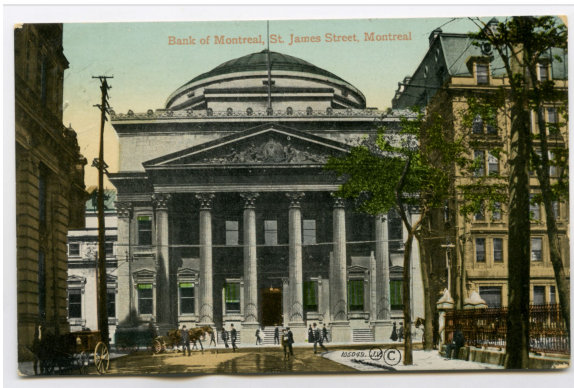

Postcards

Postcard

<https://collections.pacmusee.qc.ca/en/objects/postcard-2013-030-010-030/>

Collections / postcard

CC BY-NC-ND 4.0 license

Color postcard with handwritten inscriptions.

Accession Number 2013.30.10.030

Fabricant / Éditeur E. P. Charlton & Company Limited

Artiste / Auteur J. V.

Date 1912 year

Medium and Support ink, cardboard