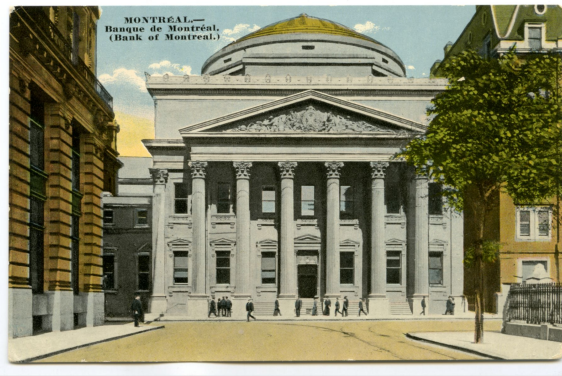

Postcards

Postcard

<https://collections.pacmusee.qc.ca/en/objects/postcard-2013-030-010-025/>

Collections / postcard

CC BY-NC-ND 4.0 license

Color postcard.

Accession Number 2013.30.10.025

Fabricant / Éditeur European Post Card Co.

Artiste / Auteur Unknown

Date 1912 year

Medium and Support ink, cardboard