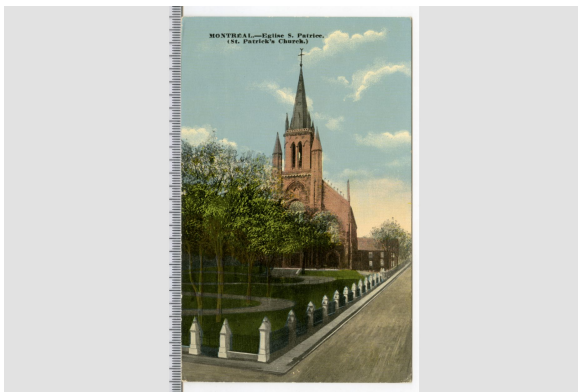

Postcards

Postcard

<https://collections.pacmusee.qc.ca/en/objects/postcard-2013-030-008-608/>

Collections / postcard

CC BY-NC-ND 4.0 license

Color postcard.

Accession Number 2013.30.08.608

Date 1930 an

Medium and Support ink, cardboard

Technique color offset

Measurements 14 x 8,9 cm

© Pointe-à-Callière Collection, Christian Paquin Collection, 2013.030.008.608