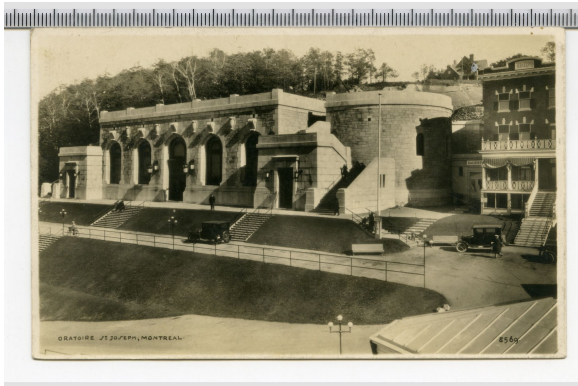

Postcards

Postcard

<https://collections.pacmusee.qc.ca/en/objects/postcard-2013-030-008-393/>

Collections / postcard

CC BY-NC-ND 4.0 license

Black & white postcard with handwritten inscriptions.

Accession Number 2013.30.08.393

Fabricant / Éditeur Hayward, S. J.

Date 1927 an

Medium and Support ink, cardboard

Technique genuine photo