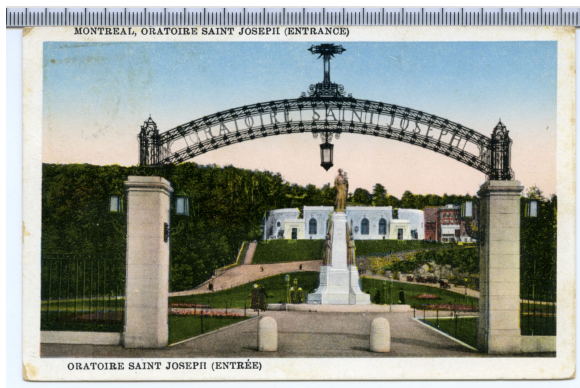

Postcards

Postcard

<https://collections.pacmusee.qc.ca/en/objects/postcard-2013-030-008-382/>

Collections / postcard

CC BY-NC-ND 4.0 license

Color postcard with handwritten inscriptions.

Accession Number 2013.30.08.382

Fabricant / Éditeur The Weiss Import Co.

Medium and Support ink, cardboard

Technique industrial process

Measurements 9 x 14 cm